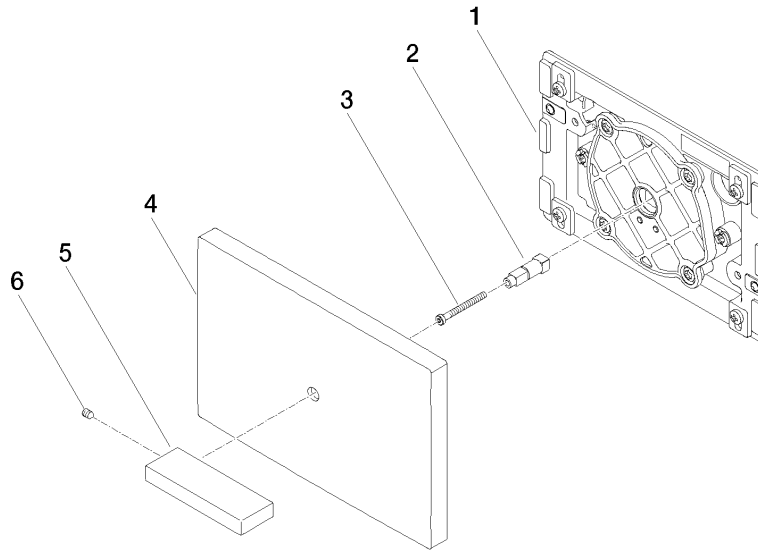

12 660 979

mm [inches]

12 660 979

Parts for other finishes can be found here: [Chrome](#)

Spare parts list

No.	Item Number	Name	Quantity used	Delivery time
1	04 28 01 053 00 90	plate	1	2
2	09 18 20 038 90	base	1	2
3	09 30 30 086 90	screw	1	2
4	09 11 01 179-06	cover	1	-
Spare part can no longer be ordered, please order the replacement item				
5	09 20 97 057-06	handle	1	10
6	09 31 11 058 90	pin	1	2